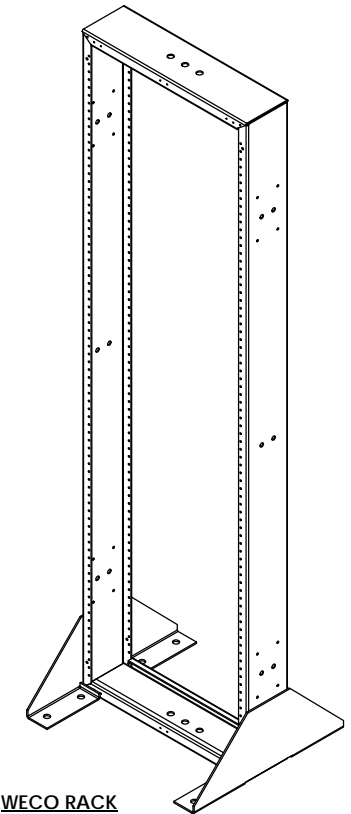

NOTES:

1. MATERIAL: HEAVY GAUGE WELDED STEEL
2. FINISH: TELCO GRAY POWDER COAT
  (OTHER COLORS AVAILABLE, SEE PART NUMBER LEGEND)
3. IT IS RECOMMENDED TO SUPPORT RACKS TALLER THAN 8 FT. FROM TOP IN ADDITION TO FLOOR MOUNTING.
4. APPROXIMATE UNPACKAGED WEIGHT: 95 LBS (84" TALL RACK)

EQUIPMENT RACK PART NUMBER LEGEND

EOR 4 B 084 B A

RACK COLOR	
A	TELCO GRAY
B	BLACK
C	BLUE
D	WHITE
E	CREAM
F	KONE GRAY

HOLE SPACING	
B	WECO

RACK HIEGHT		
	H	RU(WECO)
048	4'	25
060	5'	32
066	5'6"	35
072	6'	39
078	6'6"	42
084	7'	46
090	7'6"	49
096	8'	53
108	9'	59
138	11'6"	77
140	11'8"	78

RACK WIDTH	
B	23" PANEL MOUNTING

RACK STYLE	
4	6" HD CHANNEL

WECO RACK

UNLESS OTHERWISE SPECIFIED: DIMENSIONS ARE IN INCHES		Electronic Systems Support www.ess.to		3233 W. Kingsley Rd. Garland, Texas 75041 PH. 972-272-2468 FAX 972-276-9844	
TITLE: EQ. RACK, 23" PANEL MNTG., 6" CHANNEL, HD					
PROJECTION:	NAME: RNA	DATE: 03-07-17	SIZE: C	DWG. NO.: EOR4Bxxxxx-SPEC	REV: B
SCALE: 1:24				SHEET 2 OF 2