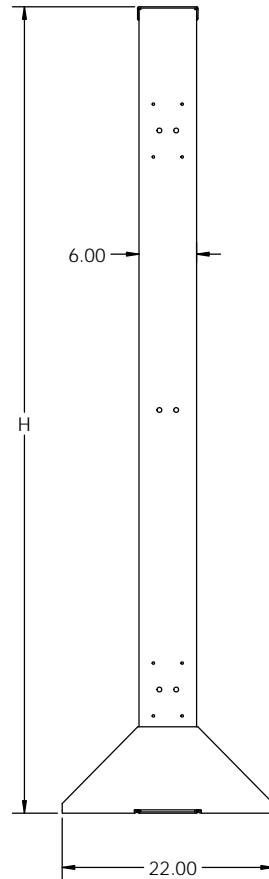

UNLESS OTHERWISE SPECIFIED: DIMENSIONS ARE IN INCHES		Electronic Systems Support www.ess.to		3233 W. Kingsley Rd. Garland, Texas 75041 PH. 972-272-2468 FAX 972-276-9844	
TITLE: EQ. RACK, 23" PANEL MNTG., 6" CHANNEL, HD					
PROJECTION:	NAME: RNA	DATE: 03-07-17	SIZE: C	DWG. NO.: EOR4Bxxxxx-SPEC	REV: B
SCALE: 1:24				SHEET 2 OF 2