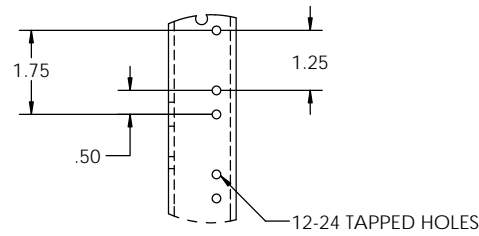

NOTES:

1. MATERIAL: HEAVY GAUGE WELDED STEEL
2. FINISH: TELCO GRAY POWDER COAT
  (OTHER COLORS AVAILABLE, SEE PART NUMBER LEGEND)
3. IT IS RECOMMENDED TO SUPPORT RACKS TALLER THAN 8 FT. FROM TOP IN ADDITION TO FLOOR MOUNTING.
4. APPROXIMATE UNPACKAGED WEIGHT: 95 LBS (84" TALL RACK)

DETAIL A
EIA HOLE SPACING