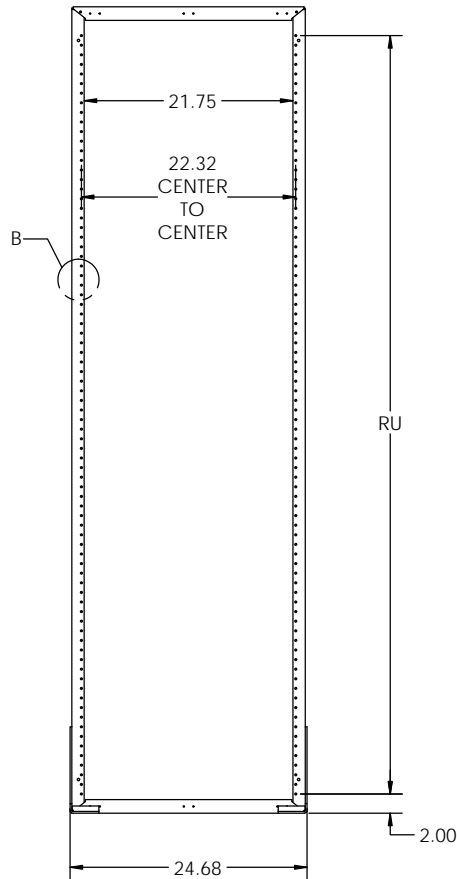

UNLESS OTHERWISE SPECIFIED: DIMENSIONS ARE IN INCHES		Electronic Systems Support www.ess.to		3233 W. Kingsley Rd. Garland, Texas 75041 PH. 972-272-2468 FAX 972-276-9844	
TITLE: EQ. RACK, 23" PANEL MNTG., 6" CHANNEL, HD					
PROJECTION:	NAME: RNA	DATE: 03-07-17	SIZE: C	DWG. NO.: EOR4Bxxxxx-SPEC	REV: B
SCALE: 1:24				SHEET 2 OF 2