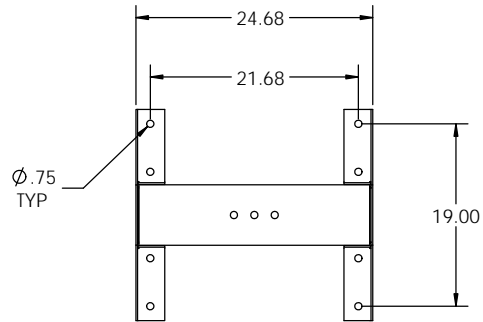

NOTES:

1. MATERIAL: HEAVY GAUGE WELDED STEEL
2. FINISH: TELCO GRAY POWDER COAT
  (OTHER COLORS AVAILABLE, SEE PART NUMBER LEGEND)
3. IT IS RECOMMENDED TO SUPPORT RACKS TALLER THAN 8 FT. FROM TOP IN ADDITION TO FLOOR MOUNTING.
4. APPROXIMATE UNPACKAGED WEIGHT: 95 LBS (84" TALL RACK)

DETAIL A
EIA HOLE SPACING