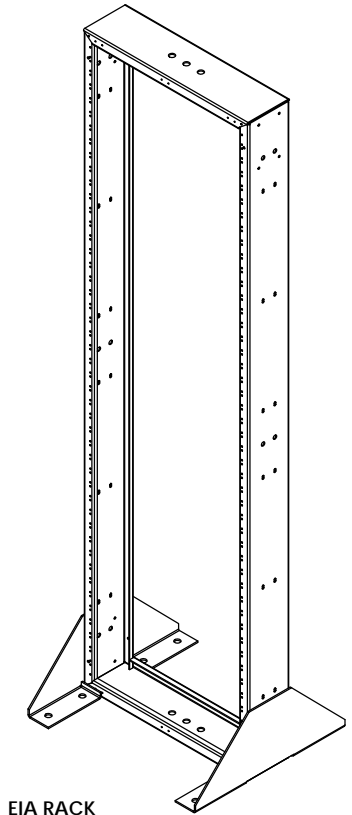

EQUIPMENT RACK PART NUMBER LEGEND

EOR 4 B 084 A A

RACK COLOR	
A	TELCO GRAY
B	BLACK
C	BLUE
D	WHITE
E	CREAM
F	KONE GRAY

HOLE SPACING	
A	EIA

RACK HEIGHT		
	H	RU(EIA)
048	4'	25
060	5'	32
066	5'6"	35
072	6'	39
078	6'6"	42
084	7'	46
090	7'6"	49
096	8'	53
108	9'	59
138	11'6"	77
140	11'8"	78

RACK WIDTH	
B	23" PANEL MOUNTING

RACK STYLE	
4	6" HD CHANNEL

EIA RACK