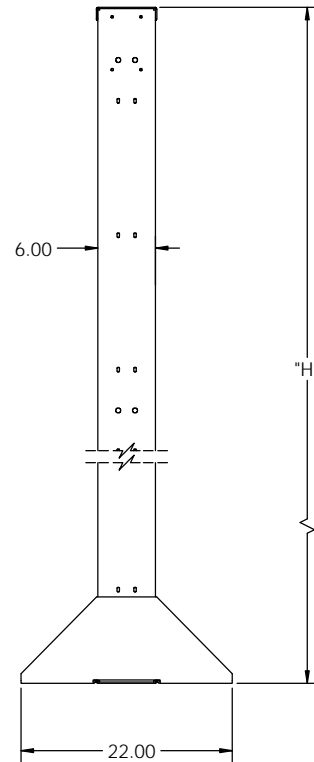

NOTES:

1. MATERIAL: HEAVY GAUGE WELDED STEEL
2. FINISH: TELCO GRAY POWDER COAT
  (OTHER COLORS AVAILABLE, SEE PART NUMBER LEGEND)
3. IT IS RECOMMENDED TO SUPPORT RACKS TALLER THAN 8 FT. FROM TOP IN ADDITION TO FLOOR MOUNTING.
4. APPROXIMATE UNPACKAGED WEIGHT: 95 LBS (84" TALL RACK)

EQUIPMENT RACK PART NUMBER LEGEND

EOR 4 B 084 A A

RACK COLOR	
A	TELCO GRAY
B	BLACK
C	BLUE
D	WHITE
E	CREAM
F	KONE GRAY

HOLE SPACING	
A	EIA

RACK HEIGHT		
	H	RU(EIA)
048	4'	25
060	5'	32
066	5'6"	35
072	6'	39
078	6'6"	42
084	7'	46
090	7'6"	49
096	8'	53
108	9'	59
138	11'6"	77
140	11'8"	78

RACK WIDTH	
B	23" PANEL MOUNTING

RACK STYLE	
4	6" HD CHANNEL

UNLESS OTHERWISE SPECIFIED: DIMENSIONS ARE IN INCHES		Electronic Systems Support 3233 W. Kingsley Rd. Garland, Texas 75041 PH. 972-272-2468 FAX 972-276-9844 www.ess.to	
TITLE: EQ. RACK, 23" PANEL MNTG., 6" CHANNEL, HD			
PROJECTION:	NAME: RNA	DATE: 03-07-17	REV: B
SIZE: C	DWG. NO.: EOR4Bxxxx-SPEC	SCALE: 1:24	
			SHEET 1 OF 2