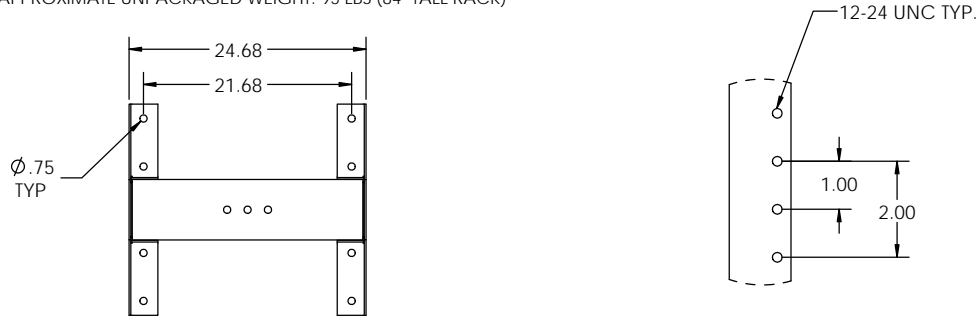

NOTES:

1. MATERIAL: HEAVY GAUGE WELDED STEEL
2. FINISH: TELCO GRAY POWDER COAT
  (OTHER COLORS AVAILABLE, SEE PART NUMBER LEGEND)
3. IT IS RECOMMENDED TO SUPPORT RACKS TALLER THAN 8 FT. FROM TOP IN ADDITION TO FLOOR MOUNTING.
4. APPROXIMATE UNPACKAGED WEIGHT: 95 LBS (84" TALL RACK)

DETAIL B
SCALE 1 : 2
WECO HOLE SPACING

EQUIPMENT RACK PART NUMBER LEGEND

EOR 4 B 084 B A

RACK COLOR	
A	TELCO GRAY
B	BLACK
C	BLUE
D	WHITE
E	CREAM
F	KONE GRAY

HOLE SPACING	
B	WECO

RACK HIEGHT		
	H	RU(WECO)
048	4'	25
060	5'	32
066	5'6"	35
072	6'	39
078	6'6"	42
084	7'	46
090	7'6"	49
096	8'	53
108	9'	59
138	11'6"	77
140	11'8"	78

RACK WIDTH	
B	23" PANEL MOUNTING

RACK STYLE	
4	6" HD CHANNEL