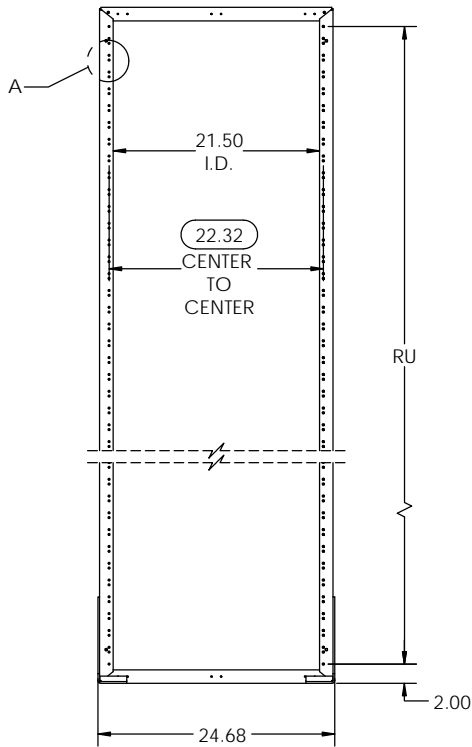

NOTES:

1. MATERIAL: HEAVY GAUGE WELDED STEEL
2. FINISH: TELCO GRAY POWDER COAT
  (OTHER COLORS AVAILABLE, SEE PART NUMBER LEGEND)
3. IT IS RECOMMENDED TO SUPPORT RACKS TALLER THAN 8 FT. FROM TOP IN ADDITION TO FLOOR MOUNTING.
4. APPROXIMATE UNPACKAGED WEIGHT: 95 LBS (84" TALL RACK)

EQUIPMENT RACK PART NUMBER LEGEND

EOR 4 B 084 A A

RACK COLOR	
A	TELCO GRAY
B	BLACK
C	BLUE
D	WHITE
E	CREAM
F	KONE GRAY

HOLE SPACING	
A	EIA

RACK HEIGHT		
	H	RU(EIA)
048	4'	25
060	5'	32
066	5'6"	35
072	6'	39
078	6'6"	42
084	7'	46
090	7'6"	49
096	8'	53
108	9'	59
138	11'6"	77
140	11'8"	78

RACK WIDTH	
B	23" PANEL MOUNTING

RACK STYLE	
4	6" HD CHANNEL

UNLESS OTHERWISE SPECIFIED: DIMENSIONS ARE IN INCHES		Electronic Systems Support 3233 W. Kingsley Rd. Garland, Texas 75041 PH. 972-272-2468 FAX 972-276-9844 www.ess.to	
TITLE: EQ. RACK, 23" PANEL MNTG., 6" CHANNEL, HD			
PROJECTION:	NAME: RNA	DATE: 03-07-17	REV: B
SIZE: C	DWG. NO.: EOR4Bxxxx-SPEC	SCALE: 1:24	
			SHEET 1 OF 2