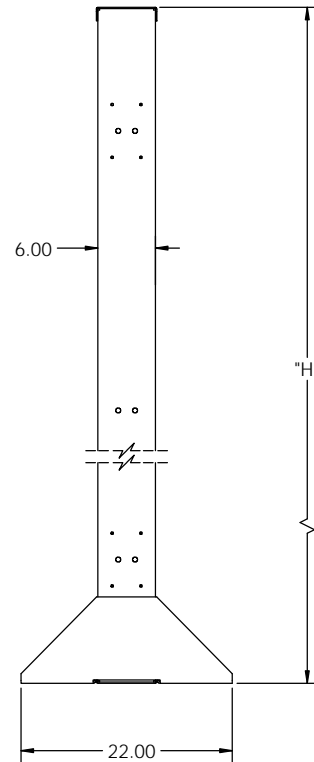

UNLESS OTHERWISE SPECIFIED: DIMENSIONS ARE IN INCHES		Electronic Systems Support 3233 W. Kingsley Rd. Garland, Texas 75041 PH. 972-272-2468 FAX 972-276-9844 www.ess.to	
PROJECTION:		TITLE: EQ. RACK, 19" PANEL MNTG., 6" CHANNEL, HD	
DRAWN BY: RNA NAME: RNA DATE: 03-07-17	SIZE: C	DWG. NO.: EQR4Axxxx-SPEC	REV: B
SCALE: 1:24		SHEET 1 OF 2