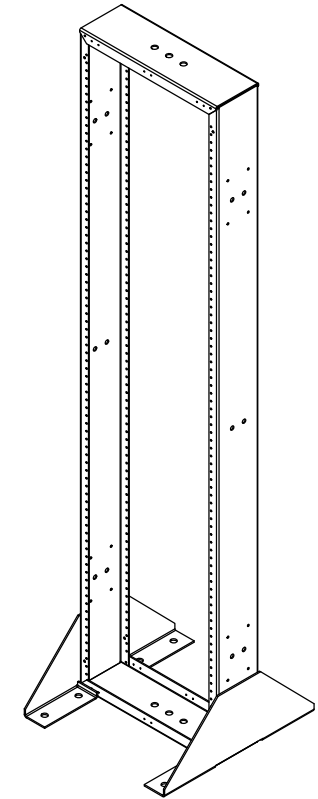

NOTES:

1. MATERIAL: HEAVY GAUGE WELDED STEEL
2. FINISH: TELCO GRAY POWDER COAT
  (OTHER COLORS AVAILABLE, SEE PART NUMBER LEGEND)
3. IT IS RECOMMENDED TO SUPPORT RACKS TALLER THAN 8 FT. FROM TOP IN ADDITION TO FLOOR MOUNTING.
4. APPROXIMATE UNPACKAGED WEIGHT: 83 LBS (84" TALL RACK)

EQUIPMENT RACK PART NUMBER LEGEND

EOR 4 A 084 B A

RACK COLOR	
A	TELCO GRAY
B	BLACK
C	BLUE
D	WHITE
E	CREAM
F	KONE GRAY

HOLE SPACING	
B	WECO

RACK HEIGHT		
	H	RU(WECO)
048	4'	21
060	5'	27
066	5'6"	30
072	6'	33
078	6'6"	36
084	7'	39
090	7'6"	42
096	8'	45
108	9'	51
138	11'6"	66

RACK WIDTH	
A	19" PANEL MOUNTING

RACK STYLE	
4	6" HD CHANNEL

WECO RACK

UNLESS OTHERWISE SPECIFIED: DIMENSIONS ARE IN INCHES		Electronic Systems Support www.ess.to		3233 W. Kingsley Rd. Garland, Texas 75041 PH. 972-272-2468 FAX 972-276-9844	
TITLE: EQ. RACK, 19" PANEL MNTG., 6" CHANNEL, HD					
PROJECTION:	NAME: RNA	DATE: 03-07-17	SIZE: C	DWG. NO.: EQR4Axxxxx-SPEC	REV: B
SCALE: 1:24				SHEET 2 OF 2