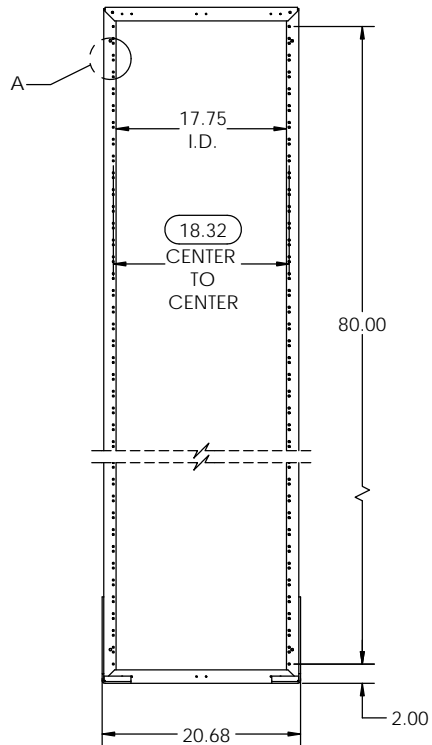

UNLESS OTHERWISE SPECIFIED: DIMENSIONS ARE IN INCHES		Electronic Systems Support 3233 W. Kingsley Rd. Garland, Texas 75041 PH. 972-272-2468 FAX 972-276-9844 www.ess.to	
PROJECTION:		TITLE: EQ. RACK, 19" PANEL MNTG., 6" CHANNEL, HD	
DRAWN BY: RNA NAME: RNA DATE: 03-07-17	SIZE: C	DWG. NO.: EQR4Axxxx-SPEC	REV: B
SCALE: 1:24		SHEET 1 OF 2