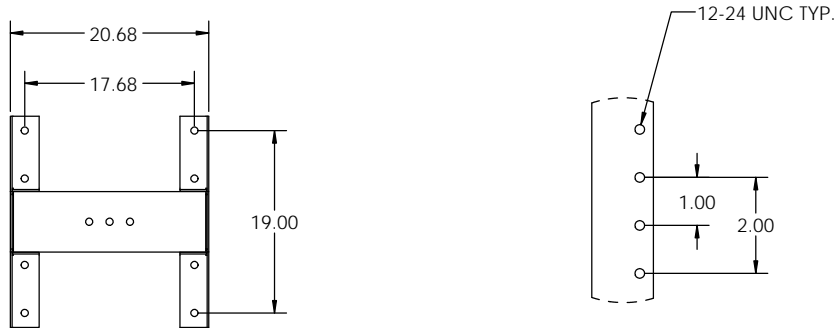

NOTES:

1. MATERIAL: HEAVY GAUGE WELDED STEEL
2. FINISH: TELCO GRAY POWDER COAT
  (OTHER COLORS AVAILABLE, SEE PART NUMBER LEGEND)
3. IT IS RECOMMENDED TO SUPPORT RACKS TALLER THAN 8 FT. FROM TOP IN ADDITION TO FLOOR MOUNTING.
4. APPROXIMATE UNPACKAGED WEIGHT: 83 LBS (84" TALL RACK)

DETAIL B
SCALE 1 : 2
WECO HOLE SPACING

EQUIPMENT RACK PART NUMBER LEGEND

EOR 4 A 084 B A

RACK COLOR	
A	TELCO GRAY
B	BLACK
C	BLUE
D	WHITE
E	CREAM
F	KONE GRAY

HOLE SPACING	
B	WECO

RACK HEIGHT		
	H	RU(WECO)
048	4'	21
060	5'	27
066	5'6"	30
072	6'	33
078	6'6"	36
084	7'	39
090	7'6"	42
096	8'	45
108	9'	51
138	11'6"	66

RACK WIDTH	
A	19" PANEL MOUNTING

RACK STYLE	
4	6" HD CHANNEL