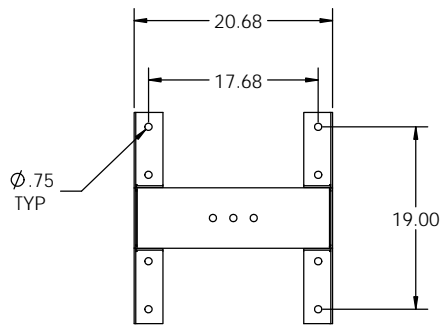

NOTES:

1. MATERIAL: HEAVY GAUGE WELDED STEEL
2. FINISH: TELCO GRAY POWDER COAT
  (OTHER COLORS AVAILABLE, SEE PART NUMBER LEGEND)
3. IT IS RECOMMENDED TO SUPPORT RACKS TALLER THAN 8 FT. FROM TOP IN ADDITION TO FLOOR MOUNTING.
4. APPROXIMATE UNPACKAGED WEIGHT: 83 LBS (84" TALL RACK)

DETAIL A
EIA HOLE SPACING

EQUIPMENT RACK PART NUMBER LEGEND

EOR 4 A 084 A A

RACK COLOR	
A	TELCO GRAY
B	BLACK
C	BLUE
D	WHITE
E	CREAM
F	KONE GRAY

HOLE SPACING	
A	EIA

RACK HIEGHT		
	H	RU(EIA)
048	4'	25
060	5'	32
066	5'6"	35
072	6'	39
078	6'6"	42
084	7'	46
090	7'6"	49
096	8'	53
108	9'	59
138	11'6"	77

RACK WIDTH	
A	19" PANEL MOUNTING

RACK STYLE	
4	6" HD CHANNEL