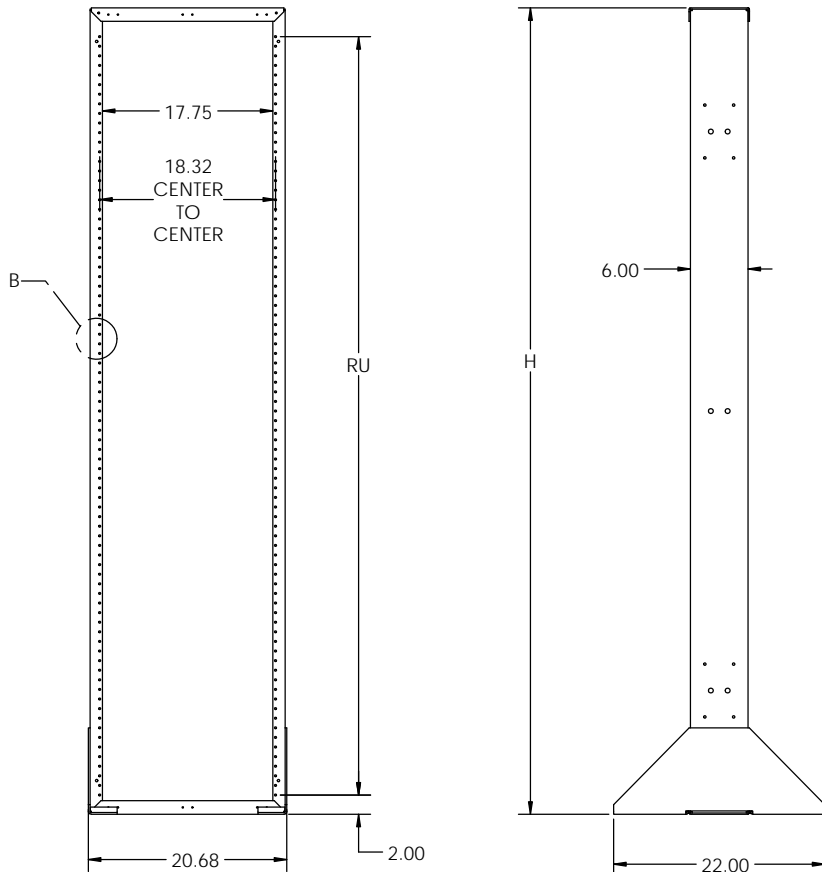

UNLESS OTHERWISE SPECIFIED: DIMENSIONS ARE IN INCHES		Electronic Systems Support www.ess.to		3233 W. Kingsley Rd. Garland, Texas 75041 PH. 972-272-2468 FAX 972-276-9844	
TITLE: EQ. RACK, 19" PANEL MNTG., 6" CHANNEL, HD					
PROJECTION:	NAME: RNA	DATE: 03-07-17	SIZE: C	DWG. NO.: EQR4Axxxxx-SPEC	REV: B
SCALE: 1:24				SHEET 2 OF 2