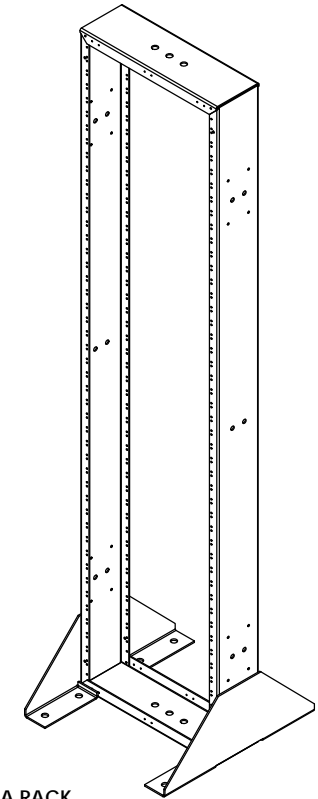

NOTES:

1. MATERIAL: HEAVY GAUGE WELDED STEEL
2. FINISH: TELCO GRAY POWDER COAT
  (OTHER COLORS AVAILABLE, SEE PART NUMBER LEGEND)
3. IT IS RECOMMENDED TO SUPPORT RACKS TALLER THAN 8 FT. FROM TOP IN ADDITION TO FLOOR MOUNTING.
4. APPROXIMATE UNPACKAGED WEIGHT: 83 LBS (84" TALL RACK)

EQUIPMENT RACK PART NUMBER LEGEND

EOR 4 A 084 A A

RACK COLOR	
A	TELCO GRAY
B	BLACK
C	BLUE
D	WHITE
E	CREAM
F	KONE GRAY

HOLE SPACING	
A	EIA

RACK HIEGHT		
	H	RU(EIA)
048	4'	25
060	5'	32
066	5'6"	35
072	6'	39
078	6'6"	42
084	7'	46
090	7'6"	49
096	8'	53
108	9'	59
138	11'6"	77

RACK WIDTH	
A	19" PANEL MOUNTING

RACK STYLE	
4	6" HD CHANNEL

EIA RACK

UNLESS OTHERWISE SPECIFIED: DIMENSIONS ARE IN INCHES		Electronic Systems Support 3233 W. Kingsley Rd. Garland, Texas 75041 PH. 972-272-2468 FAX 972-276-9844 www.ess.to	
PROJECTION:		TITLE: EQ. RACK, 19" PANEL MNTG., 6" CHANNEL, HD	
DRAWN BY: RNA NAME: RNA DATE: 03-07-17	SIZE: C	DWG. NO.: EQR4Axxxx-SPEC	REV: B
SCALE: 1:24		SHEET 1 OF 2