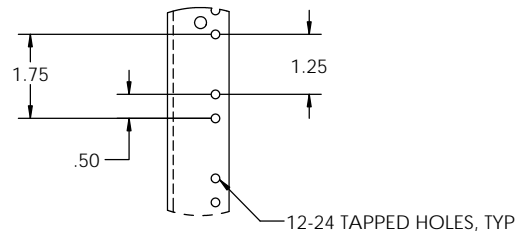

NOTES:

1. MATERIAL: HEAVY GAUGE WELDED STEEL
2. FINISH: TELCO GRAY POWDER COAT
  (OTHER COLORS AVAILABLE, SEE PART NUMBER LEGEND)
3. IT IS RECOMMENDED TO SUPPORT RACKS TALLER THAN 8 FT. FROM TOP IN ADDITION TO FLOOR MOUNTING.
4. APPROXIMATE UNPACKAGED WEIGHT: 83 LBS (84" TALL RACK)

DETAIL A
EIA HOLE SPACING

EQUIPMENT RACK PART NUMBER LEGEND

EOR 4 A 084 A A

RACK COLOR	
A	TELCO GRAY
B	BLACK
C	BLUE
D	WHITE
E	CREAM
F	KONE GRAY

HOLE SPACING	
A	EIA

RACK HIEGHT		
	H	RU(EIA)
048	4'	25
060	5'	32
066	5'6"	35
072	6'	39
078	6'6"	42
084	7'	46
090	7'6"	49
096	8'	53
108	9'	59
138	11'6"	77

RACK WIDTH	
A	19" PANEL MOUNTING

RACK STYLE	
4	6" HD CHANNEL