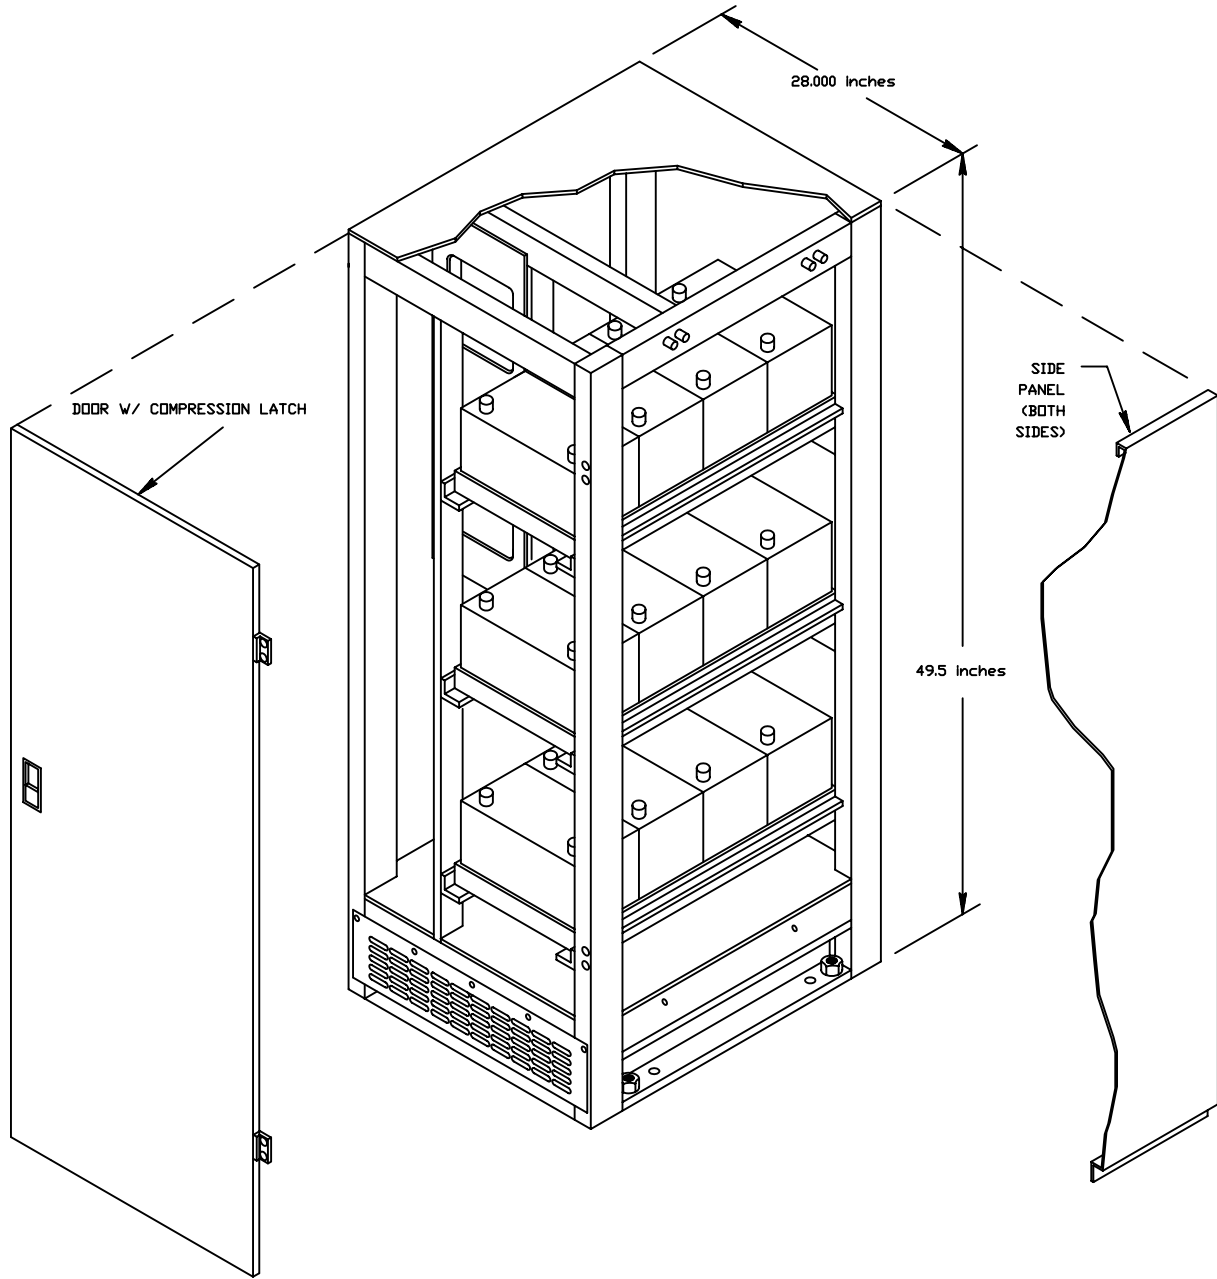

REVISIONS

REV	DESCRIPTIONS	DATE	APPROVED
A	Preliminary Release	01/09/07	

ISOMETRIC VIEW OF C12 BATTERY CABINET

C12 BATTERY CABINET

Electronic System Support
888-475-9292 www.ess.to

110 AUSTIN STREET
GARLAND, TEXAS 75040
(972) 272-2468
E-MAIL: tommy@ess.to

SCALE: NONE

SHEET 1 OF 1